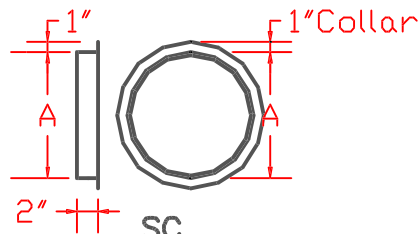

SINGLE WALL ROUND
Pipe Coupling and Fitting Coupling,
End Cap, Start Collar, End Cap/Plug
Bellmouth

PC
PIPE COUPLING
PIPE TO PIPE CONNECTIONS

FC
FITTING COUPLING
FITTING TO FITTING CONNECTIONS

EC
END CAP

SC
START COLLAR

BM
BELL MOUTH
TO ORDER LIST A
B EQUALS A + 4"