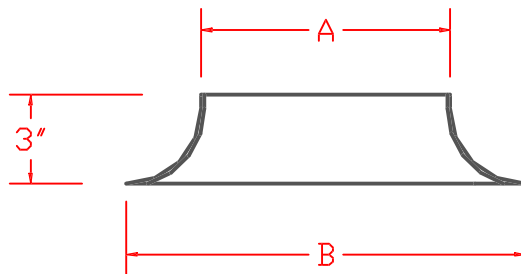

SINGLE WALL ROUND
Pipe Coupling and Fitting Coupling,
End Cap, Start Collar, End Cap/Plug
Bellmouth

PC
PIPE COUPLING
PIPE TO PIPE CONNECTIONS

FC
FITTING COUPLING
FITTING TO FITTING CONNECTIONS

EC
END CAP

SC
START COLLAR

BM
BELL MOUTH
TO ORDER LIST A
B EQUALS A + 4"