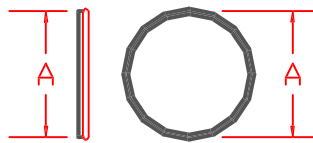

SINGLE WALL ROUND
Pipe Coupling and Fitting Coupling,
End Cap, Start Collar, End Cap/Plug
Bellmouth

PC
PIPE COUPLING
PIPE TO PIPE CONNECTIONS

FC
FITTING COUPLING
FITTING TO FITTING CONNECTIONS

EC
END CAP

SC
START COLLAR

BM
BELL MOUTH
TO ORDER LIST A
B EQUALS A + 4"