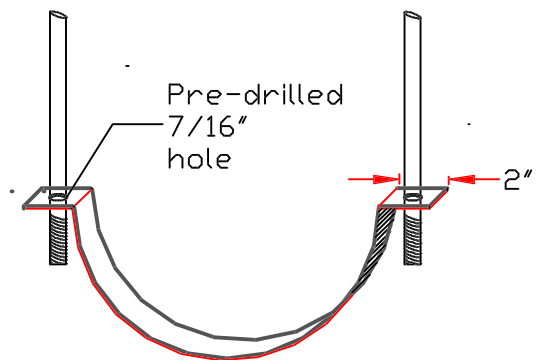

SINGLE WALL ROUND
Clam Shell Hangers

WHOLE CLAM
SHELL HANGER
TO ORDER LIST PIPE SIZE
THREADED ROD NOT INCLUDED.

HALF CLAM
SHELL HANGER
TO ORDER LIST PIPE SIZE
THREADED ROD NOT INCLUDED.

Pipe Diameter	Width & Gauge
3" THRU 15"	1" Wide x 20 Ga.
16" THRU 28"	1" Wide x 18 Ga.
30" THRU 38"	1" Wide x 16 Ga.
40" THRU 64"	1-1/2" Wide x 16 Ga.