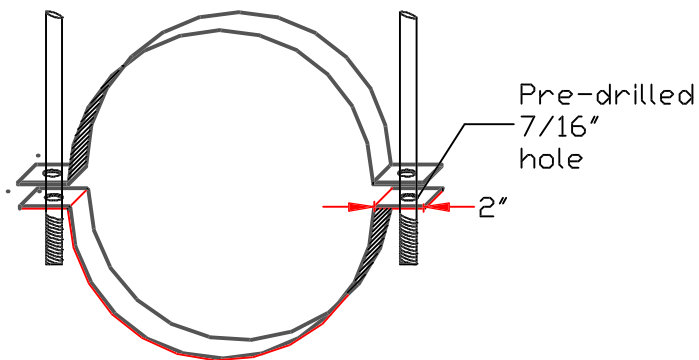

SINGLE WALL ROUND
Clam Shell Hangers

WHOLE CLAM
SHELL HANGER
TO ORDER LIST PIPE SIZE
THREADED ROD NOT INCLUDED.

HALF CLAM
SHELL HANGER
TO ORDER LIST PIPE SIZE
THREADED ROD NOT INCLUDED.

Pipe Diameter	Width & Gauge
3" THRU 15"	1" Wide x 20 Ga.
16" THRU 28"	1" Wide x 18 Ga.
30" THRU 38"	1" Wide x 16 Ga.
40" THRU 64"	1-1/2" Wide x 16 Ga.