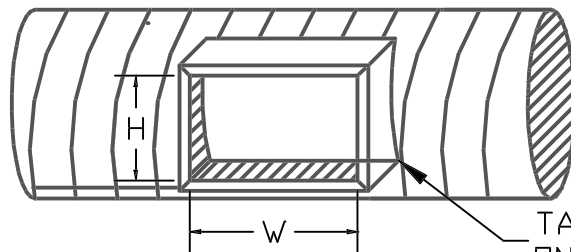

**SINGLE WALL ROUND  
Grille Taps**

**GT (Field Installation)  
GRILLE TAP (No Saddle)  
TO ORDER LIST W, H, & PIPE SIZE.**

**GTS (Field Installation)  
GRILLE TAP with 1" SADDLE INCLUDED  
TO ORDER LIST W, H, & PIPE SIZE.**

**GTI (Factory Installed on Pipe)  
GRILLE TAP INSTALLED  
TO ORDER LIST W, H, & PIPE SIZE.**