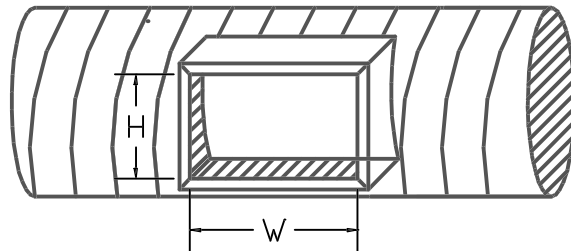

**SINGLE WALL ROUND  
Grille Taps**

**GT (Field Installation)  
GRILLE TAP (No Saddle)  
TO ORDER LIST W, H, & PIPE SIZE.**

**GTS (Field Installation)  
GRILLE TAP with 1" SADDLE INCLUDED  
TO ORDER LIST W, H, & PIPE SIZE.**

**GTI (Factory Installed on Pipe)  
GRILLE TAP INSTALLED  
TO ORDER LIST W, H, & PIPE SIZE.**