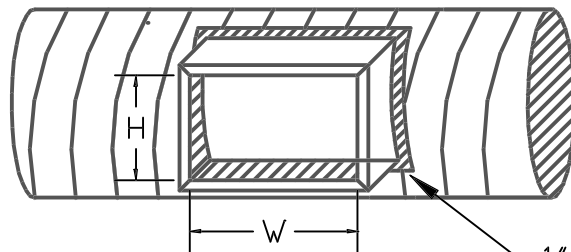

**SINGLE WALL ROUND  
Grille Taps**

**GT (Field Installation)  
GRILLE TAP (No Saddle)  
TO ORDER LIST W, H, & PIPE SIZE.**

**GTS (Field Installation)  
GRILLE TAP with 1" SADDLE INCLUDED  
TO ORDER LIST W, H, & PIPE SIZE.**

**GTI (Factory Installed on Pipe)  
GRILLE TAP INSTALLED  
TO ORDER LIST W, H, & PIPE SIZE.**